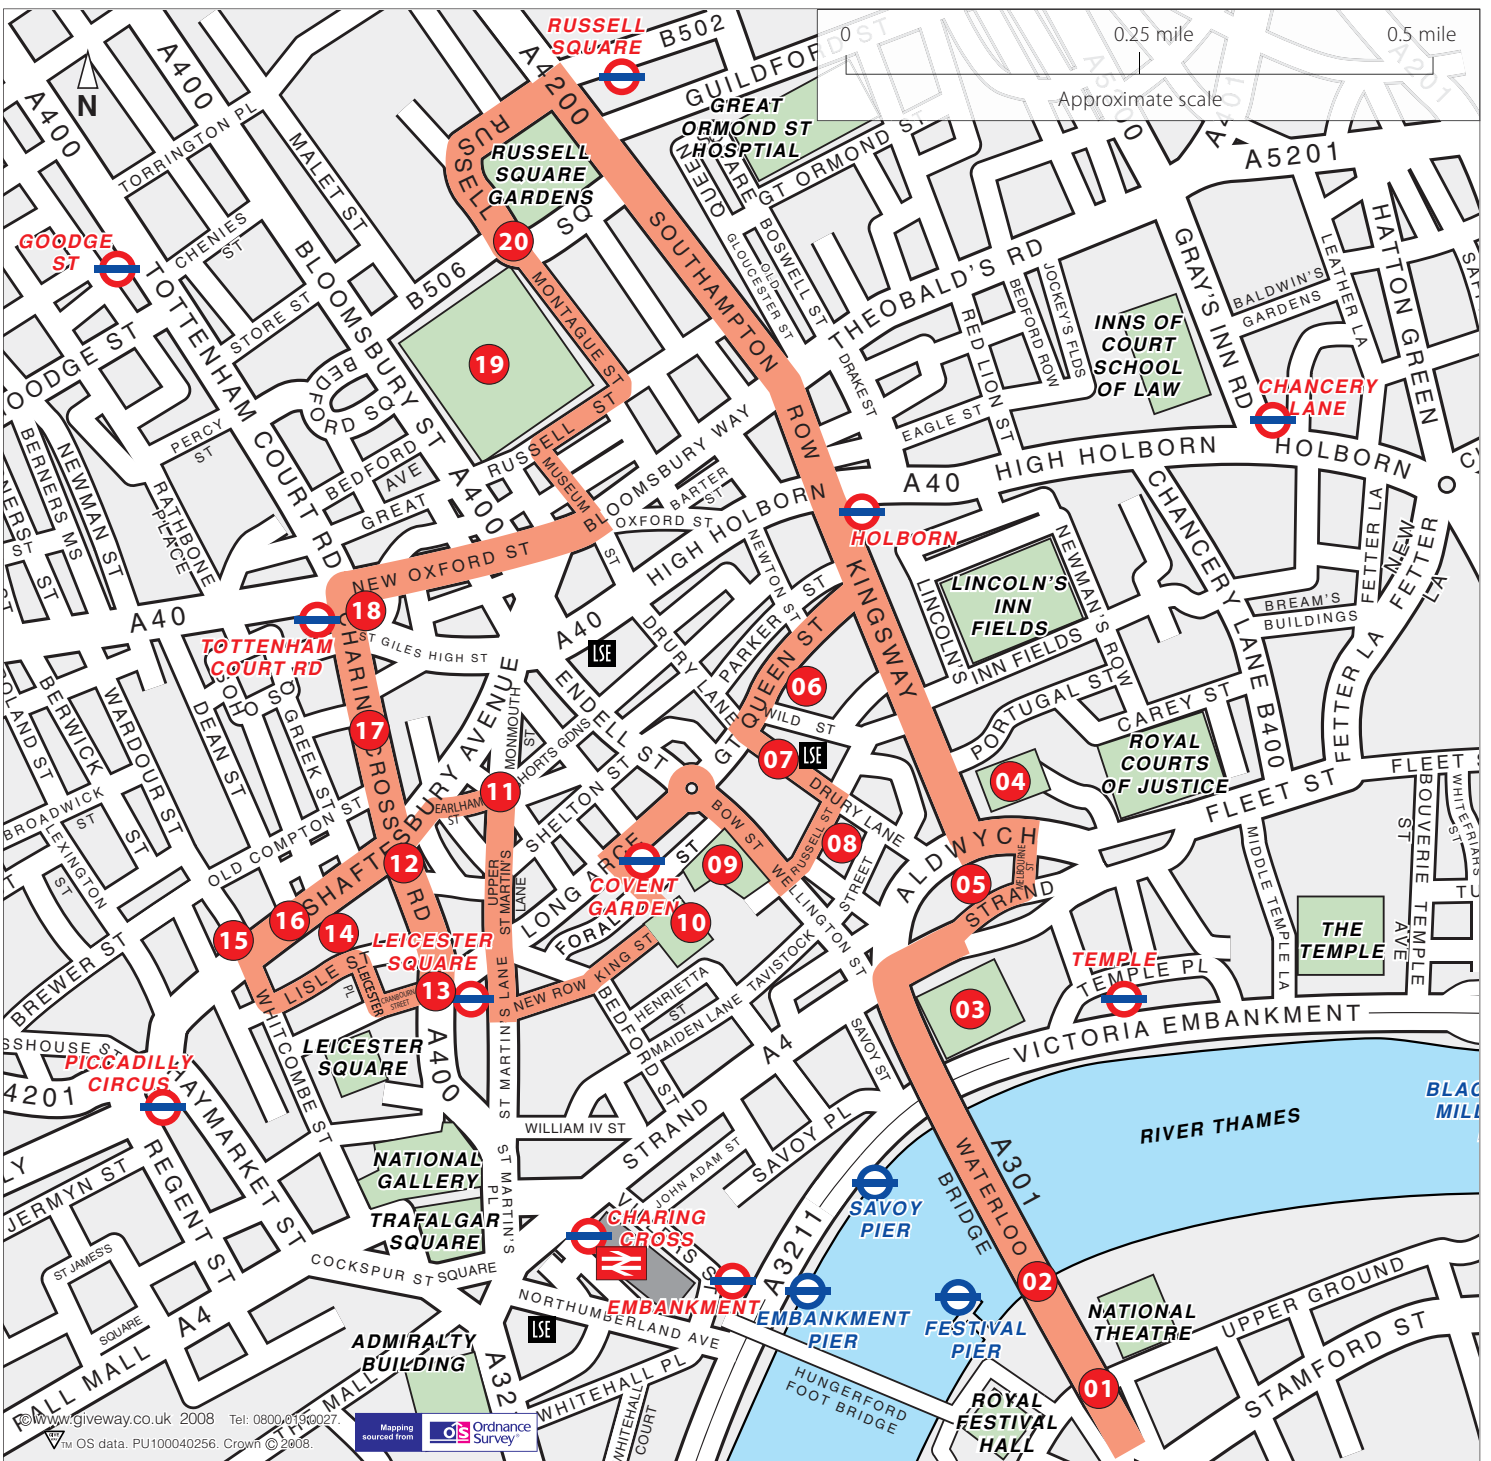

Theatreland Audio Walking Tour

- | | | | |
|-------------------|-----------------------------|---------------------|-----------------------|
| 1 Introduction | 6 Freemason's Hall | 11 Seven Dials | 16 Shaftesbury Avenue |
| 2 Waterloo Bridge | 7 Drury Lane | 12 Cambridge Circus | 17 Charing Cross Road |
| 3 Somerset House | 8 Theatre Royal, Drury Lane | 13 Leicester Square | 18 Centre Point |
| 4 LSE | 9 Royal Opera House | 14 Chinatown | 19 The British Museum |
| 5 BBC Bush House | 10 Covent Garden | 15 Soho | 20 Russell Square |